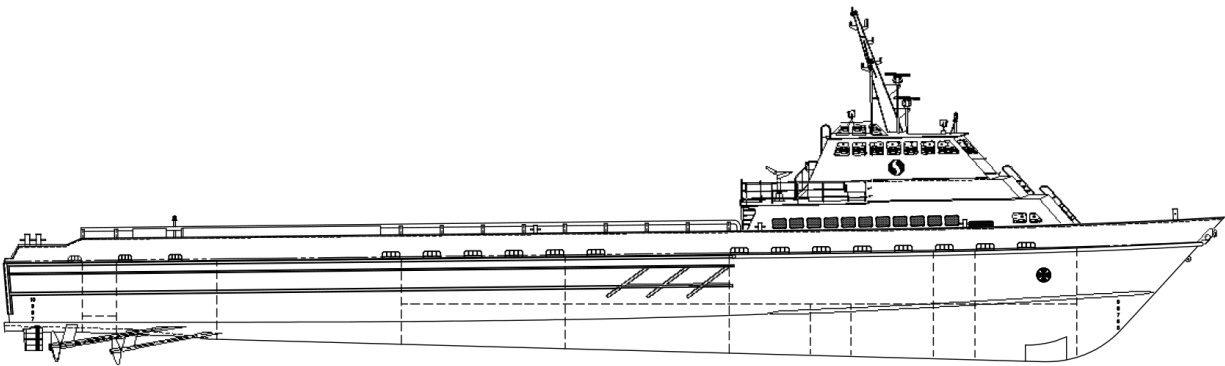

DJANGO Trading NV

190' CREW/FSV GRANVILLE C McCALL

190' CREW/FSV GRANVILLE C McCALL