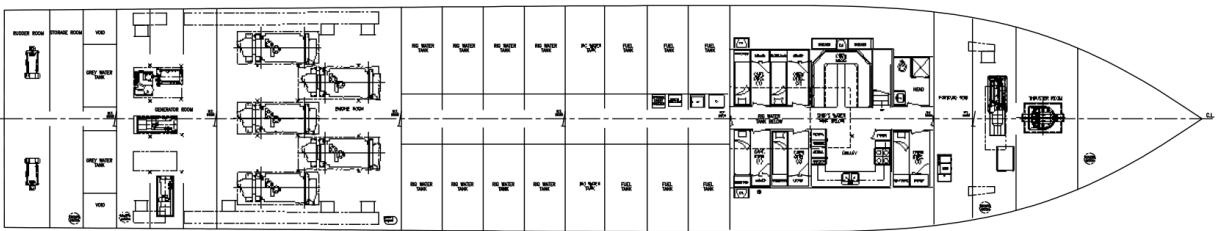

DJANGO Trading NV

190' CREW/FSV GRANVILLE C McCALL

190' CREW/FSV GRANVILLE C McCALL