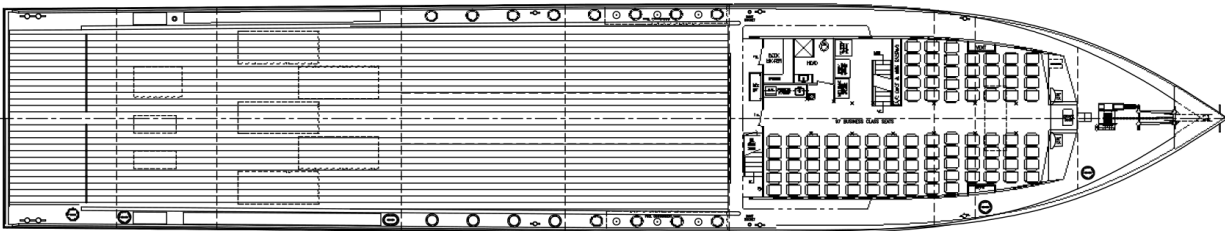

DJANGO Trading NV

190' CREW/FSV GRANVILLE C McCALL

190' CREW/FSV GRANVILLE C McCALL